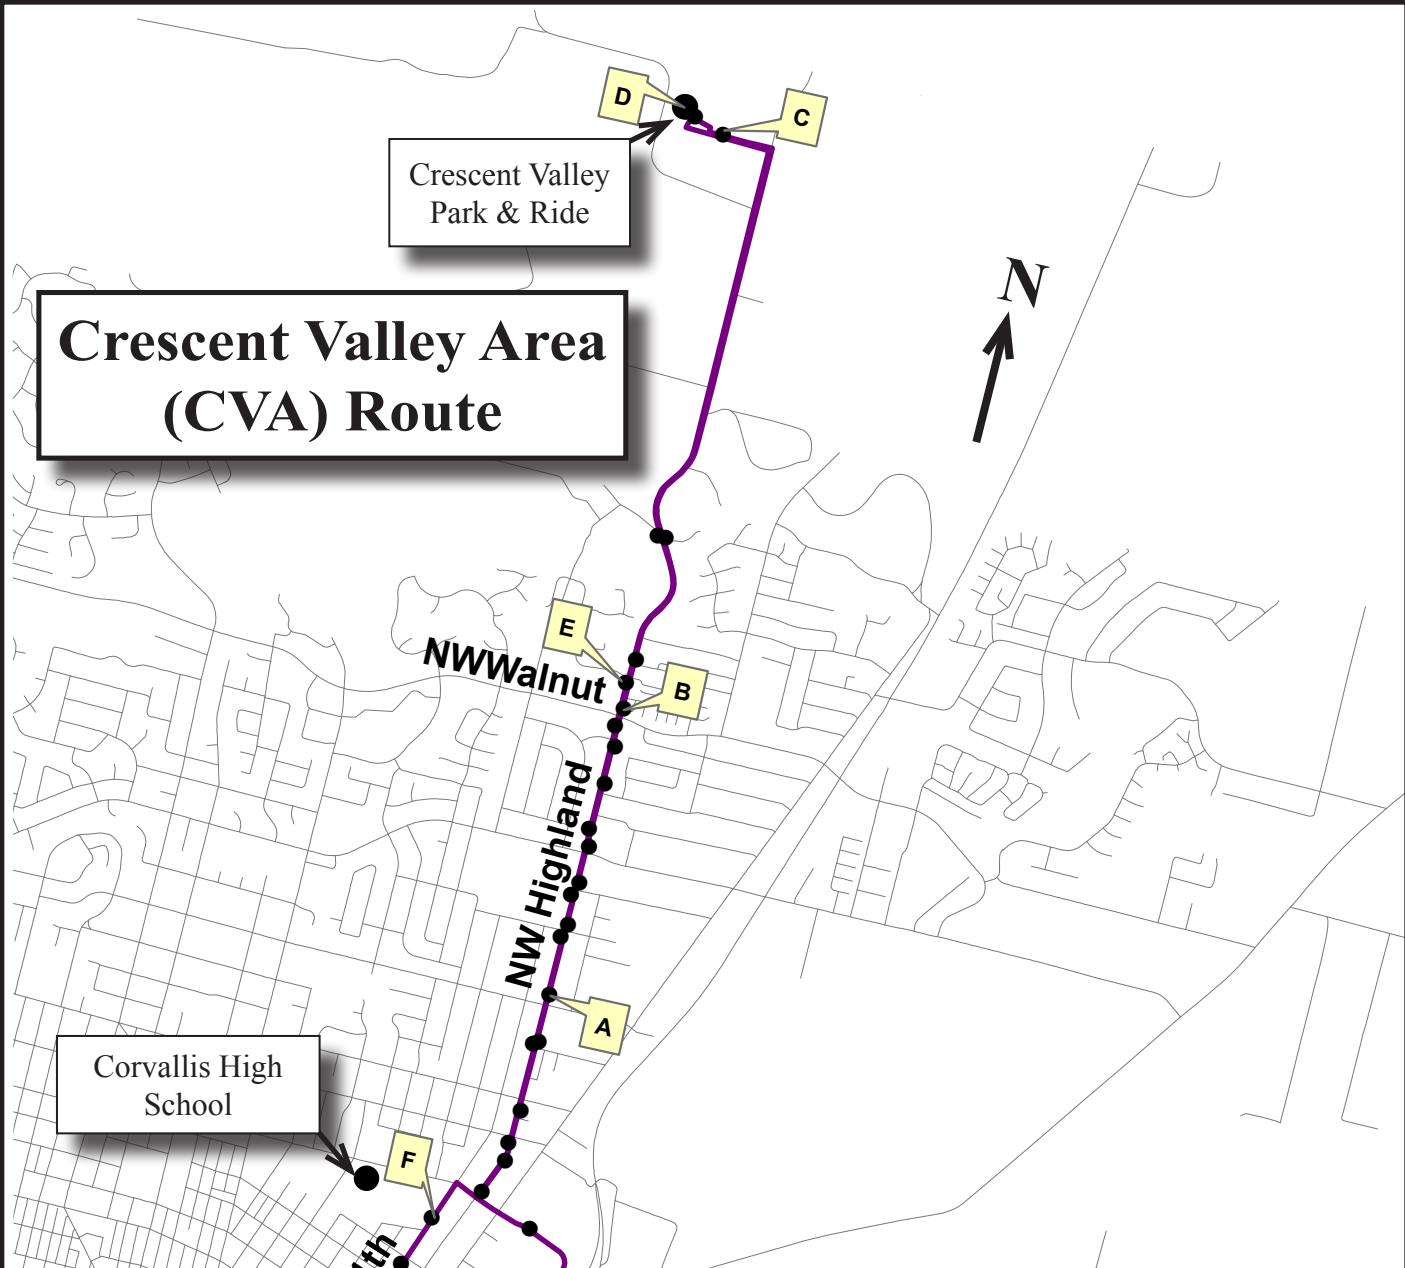

# Crescent Valley Area (CVA) Route

DTC	7:00 am	8:55 am	N/A	5:10 pm
(A) Highland & Garfield	7:05 am	9:00 am	N/A	5:15 pm
(B) Highland & Walnut	7:10 am	9:05 am	3:55 pm (start of run)	5:20 pm
(C) Crescent Valley High School	7:15 am	9:10 am	4:00 pm	5:25 pm
(D) CVHS (Park & Ride)	7:20 am	9:15 am	4:05 pm	5:30 pm
(E) Highland & Angelica	7:25 am	9:20 am	4:10 pm	5:35 pm
(F) Corvallis High School (11 <sup>th</sup> St.)	7:30 am	9:25 am	4:15 pm	5:40 pm
(G) Monroe & 9th	7:35 am	9:30 am	4:20 pm	5:45 pm