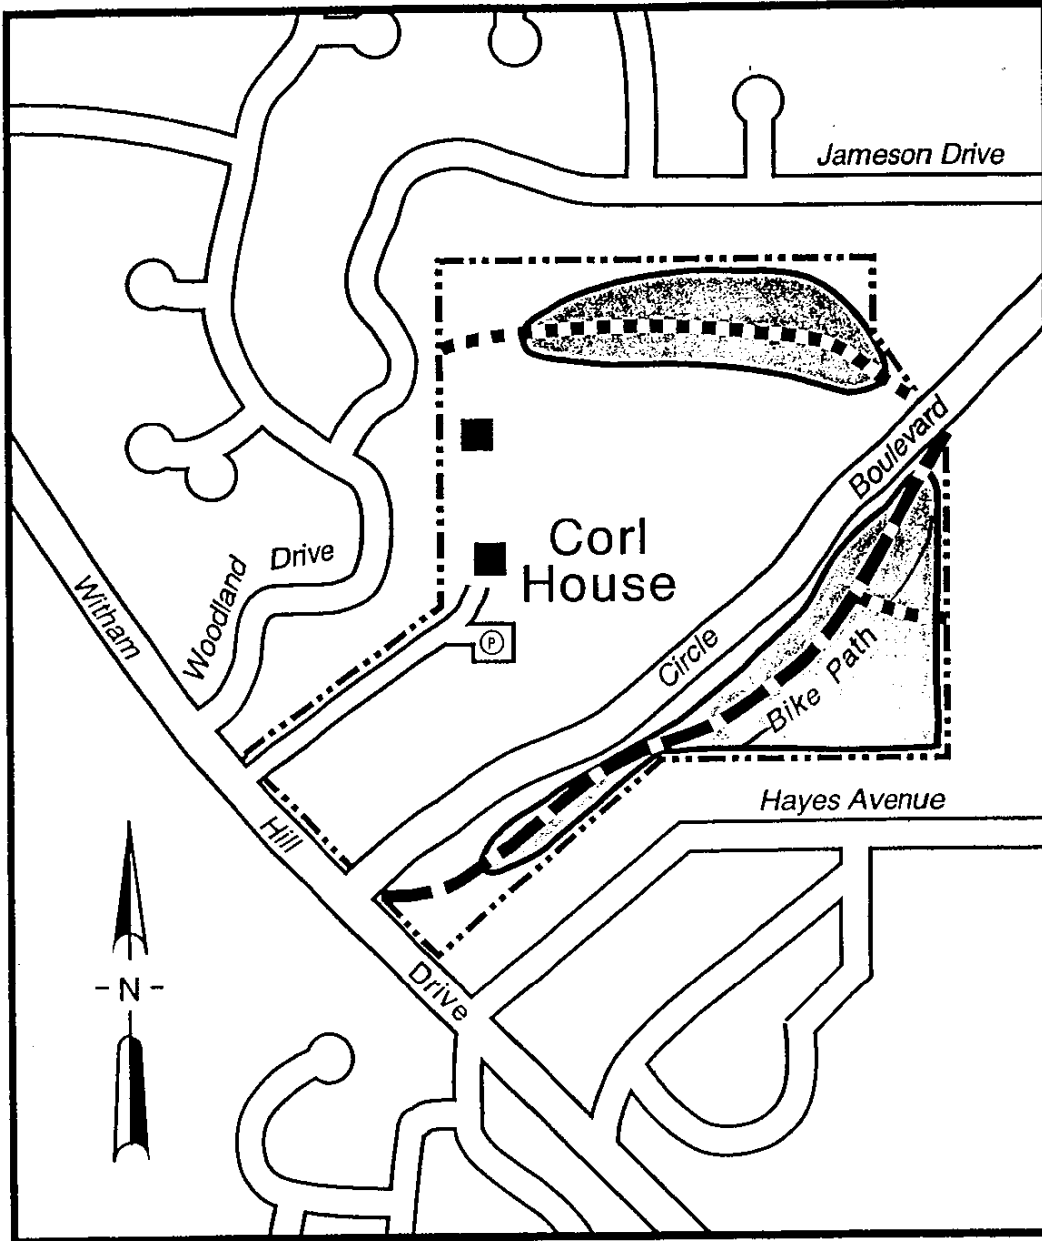

# Map to Corl House at Woodland Meadow Park

 *Native plant populations*

**Woodland Meadow Park**

 PARKING    TRAILS   

0 200 400 600 800 1000 FEET

0 50 100 200 300 METERS

Copyright © 1994 by Phillip R. Hays